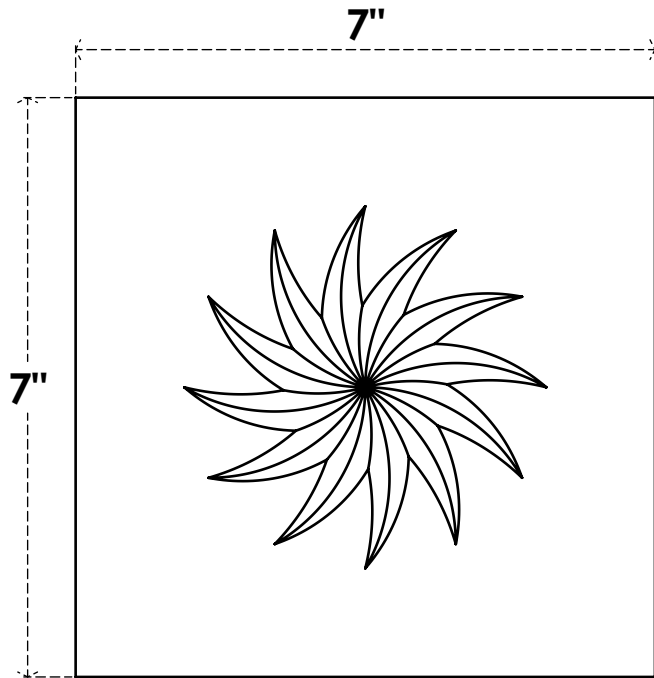

ROSP070X070X075SDG12

7"W X 7"H X 3/4"P STANDARD SEDGWICK SPIRAL ROSETTE WITH SQUARE EDGE, ARCHITECTURAL GRADE PVC

FRONT

SIDE

EKENA MILLWORK
2300 WEST MAIN ST.
CLARKSVILLE, TX 75426
TOLL FREE: 866-607-0453
WWW.EKENAMILLWORK.COM