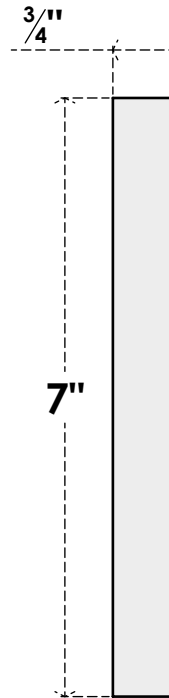

ROSP070X070X075SDG12

7"W X 7"H X 3/4"P STANDARD SEDGWICK SPIRAL ROSETTE WITH SQUARE EDGE, ARCHITECTURAL GRADE PVC

FRONT

SIDE

EKENA MILLWORK
2300 WEST MAIN ST.
CLARKSVILLE, TX 75426
TOLL FREE: 866-607-0453
WWW.EKENAMILLWORK.COM

NOTES

1. INSTALLATION TO BE COMPLETED IN ACCORDANCE WITH MANUFACTURER'S SPECIFICATIONS.
2. DRAWING MAY NOT BE TO SCALE
3. THIS DRAWING IS INTENDED FOR DESIGN AND PLANNING PURPOSES ONLY.
4. ALL INFORMATION CONTAINED HEREIN WAS CURRENT AT THE TIME OF DEVELOPMENT BUT MUST BE REVIEWED AND APPROVED BY THE PRODUCT MANUFACTURER TO BE CONSIDERED ACCURATE.
5. ARCHITECTURAL GRADE PVC PRODUCTS ARE MADE FROM EXPANDED CELLULAR PVC AND COME NATURALLY WHITE BUT MAY BE PAINTED